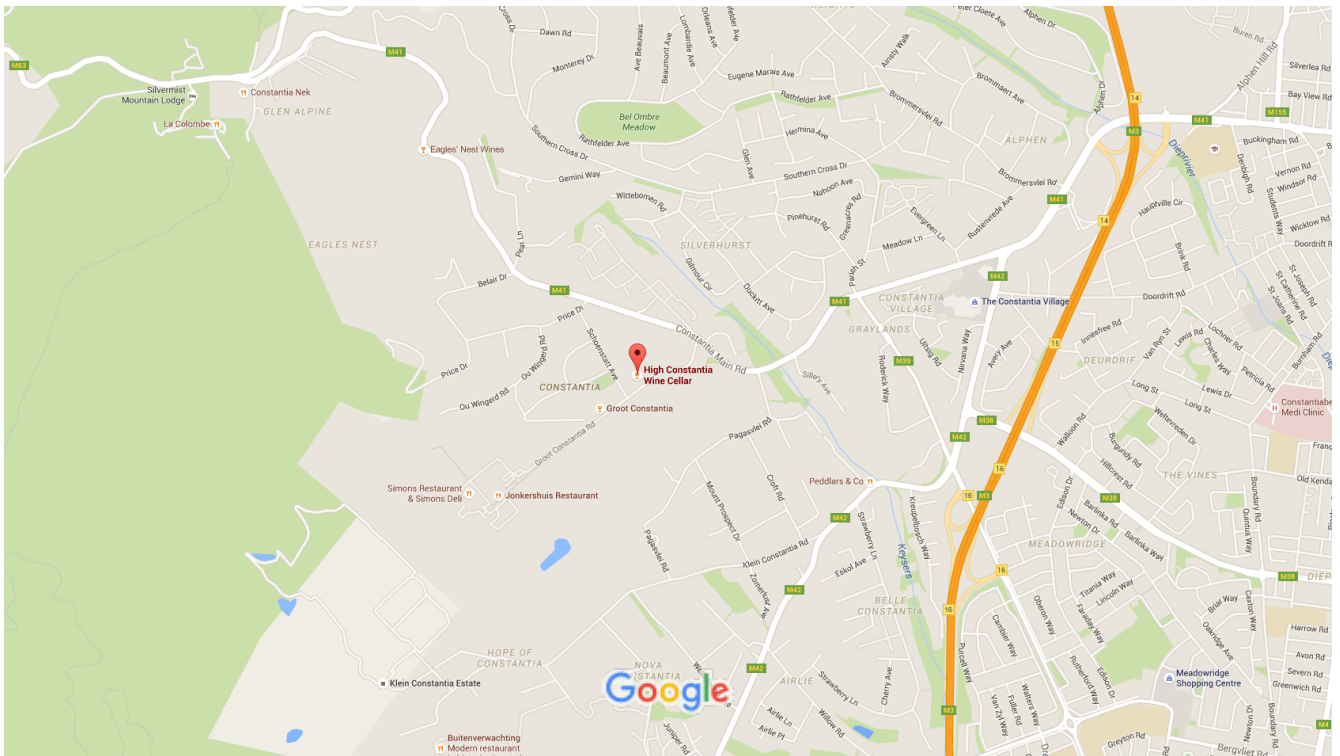

Google Maps High Constantia Wine Cellar

Map data ©2016 AfriGIS (Pty) Ltd, Google 200 m

Google Maps